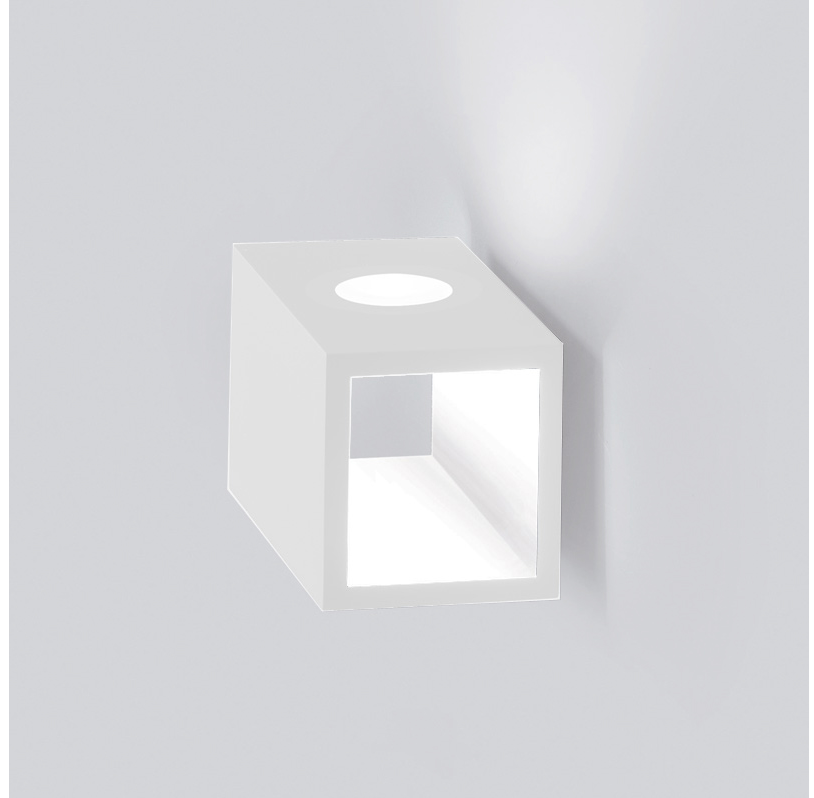

CUBO SURFACE

D43006- -

base number
Color   Finish
Temperature   Options

1. To build a product code in our configurator select the specify button on the base model # product page
2. To build a manual product code on this datasheet choose from the options listed below in blue font and add the suffix to the base model #

GENERAL

Series: Cubo
Brand: Icone
Division: Design
Mounting Type: Surface
Mounting Location: Wall
Subcategory: Ambient

PHYSICAL

Shape: Square
Length (mm): 110
Length (in): 4 ⁵/₁₆
Width (mm): 100
Width (in): 3 ¹⁵/₁₆
Height (mm): 110
Height (in): 4 ⁵/₁₆
Light Distribution: Direct / Indirect
Fixture Finish: WHI / TWH / TSL / CGL / BGL
Fixture Material: Extruded Aluminum

ELECTRICAL

Lamp Type: LED
Total Output Wattage (W): 20
Dimming: Electronic Low Voltage Dimming
Input Voltage (V): 120Vac Direct Line

LED

Color Temperature (°K): 3000
Nominal Lumen (lm): 1400
CRI: >90 CRI
Lamp Life (hrs): 50000

OPTICAL

RATINGS AND CERTIFICATIONS

Certified By: Certified for North American Standards
IP rating: IP20

PROJECT _____
TYPE _____
SPECIFIER _____
QUANTITY _____
DATE _____