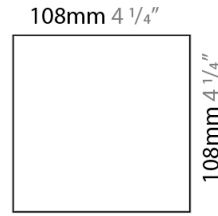

GENERAL

Series: Cubo
 Brand: Icone
 Division: Design
 Mounting Type: Surface
 Mounting Location: Wall
 Subcategory: Ambient

PHYSICAL

Shape: Square
 Length (mm): 110
 Length (in): 4 ⁵/₁₆
 Width (mm): 100
 Width (in): 3 ¹⁵/₁₆
 Height (mm): 110
 Height (in): 4 ⁵/₁₆
 Light Distribution: Direct / Indirect
 Fixture Finish: WHI / TWH / TSL / CGL / BGL
 Fixture Material: Extruded Aluminum

GENERAL

Series: Cubo
 Brand: Icone
 Division: Design
 Mounting Type: Surface
 Mounting Location: Wall
 Subcategory: Ambient

PHYSICAL

Shape: Square
 Length (mm): 110
 Length (in): 4 5/16
 Width (mm): 100
 Width (in): 3 15/16
 Height (mm): 110
 Height (in): 4 5/16
 Light Distribution: Direct / Indirect
 Fixture Finish: WHI / TWH / TSL / CGL / BGL
 Fixture Material: Extruded Aluminum

OPTICAL

RATINGS AND CERTIFICATIONS

Certified By: Certified for North American Standards
 IP rating: IP20

PROJECT
TYPE
SPECIFIER
QUANTITY
DATE

J-Box Cover Plate included

110mm 4 5/16"

10mm 3/8"

CUBO SURFACE