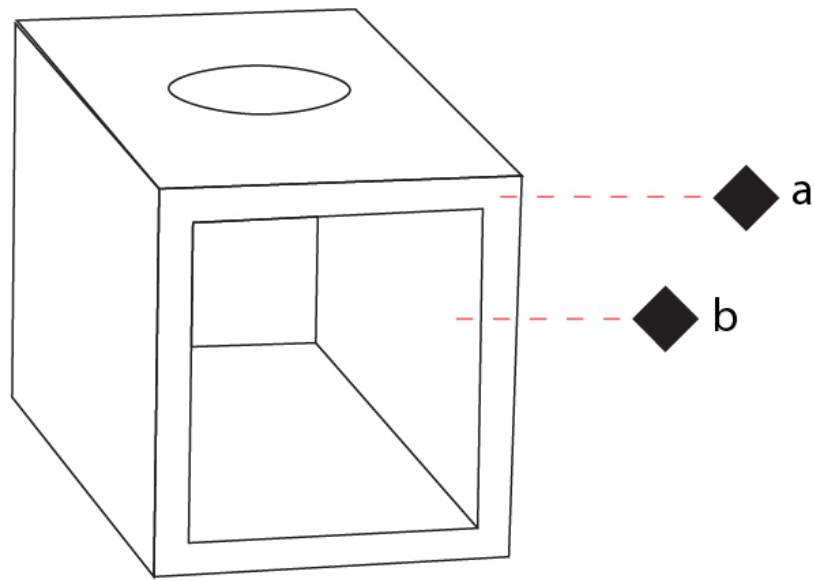

CUBO SURFACE

D43007-

PROJECT

TYPE

SPECIFIER

QUANTITY

DATE

D